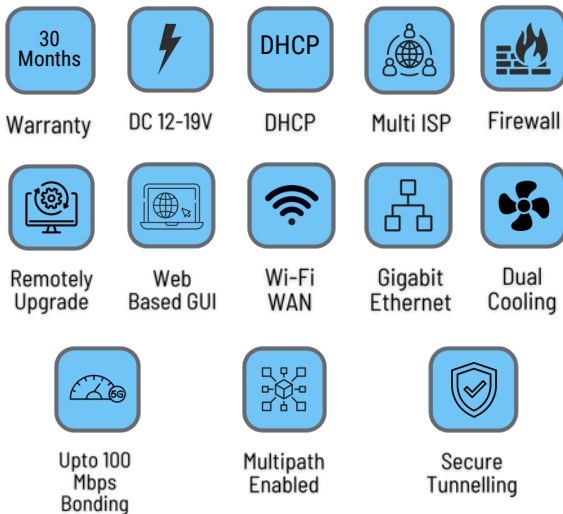

MULTI LTE SIM BONDING ROUTER FOR BANDWIDTH AGGREGATION

Features:

 6 Hour Battery Backup

 6 SIM Cards

TureBOND PRO is An Innovative Router Developed for Enterprise Applications That depend on **LTE, 4G, and 3G**.
It is Equipped with **7 Inputs** and **2 Output**.
Inputs are **6 x LTE SIM Slot** and **1 x WWAN**.
Output is **Gigabit LAN & Wi-Fi 5GHz**.

TureBOND PRO Design to serve Live Streaming or High-Speed Upload Which Known as a Critical Application for **Mobile Broadband** and **4G, 3G**.

1:1 Server Bandwidth

Free Upto 1 Year with device

1:1 Bandwidth

Remote Access

Premium Support

Quad Core CPU

2GB RAM + 25GB SSD

Real Time Dashboards

-  DC Input: 12V-19V Variable DC Input
-  Temperature Range: 5° to +75°C
-  Dimensions: 200*160*75 mm
-  Weight: 1340 gm

Preliminary Datasheet, Subject to Changes | 2023/01