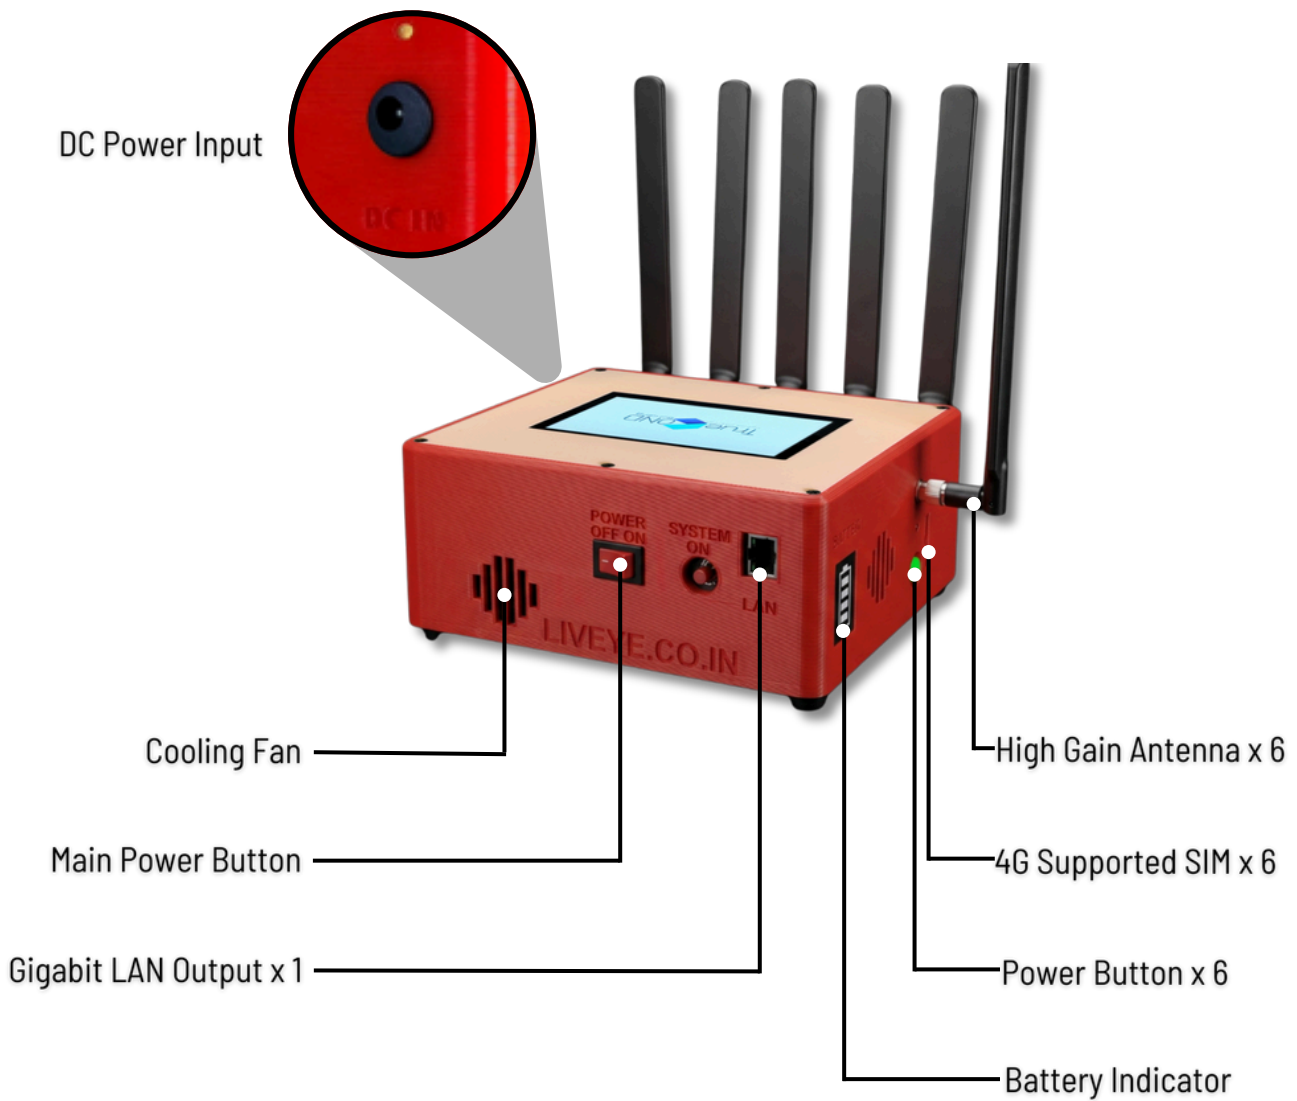

MULTI LTE SIM BONDING ROUTER FOR BANDWIDTH AGGREGATION

Features:

 6 Hour Battery Backup

 6 SIM Cards

TureBOND PRO is An Innovative Router Developed for Enterprise Applications That depend on **LTE, 4G, and 3G**.
It is Equipped with **7 Inputs** and **2 Output**.
Inputs are **6 x LTE SIM Slot** and **1 x WWAN**.
Output is **Gigabit LAN & Wi-Fi 5GHz**.

TureBOND PRO Design to serve Live Streaming or High-Speed Upload Which Known as a Critical Application for **Mobile Broadband** and **4G, 3G**.

1:1 Server Bandwidth

Free Upto 1 Year with device

1:1 Bandwidth

Remote Access

Premium Support

Quad Core CPU

2GB RAM + 25GB SSD

Real Time Dashboards

-  DC Input: 12V-19V Variable DC Input
-  Temperature Range: 5° to +75°C
-  Dimensions: 200*160*75 mm
-  Weight: 1340 gm

Preliminary Datasheet, Subject to Changes | 2023/01

© Copyright by Liveye.co.in

Support & Sales: liveyeindia@gmail.com

Call Support: +91 8480002818

Call or Whatsapp: +91 9062900286

Product Descriptions:

- ⚡ DC Input: 12V-19V Variable DC Input
- 🌡️ Temperature Range: 5° to +75°C
- 📏 Dimensions: 200*160*75 mm
- 📖 Weight: 1340 gm