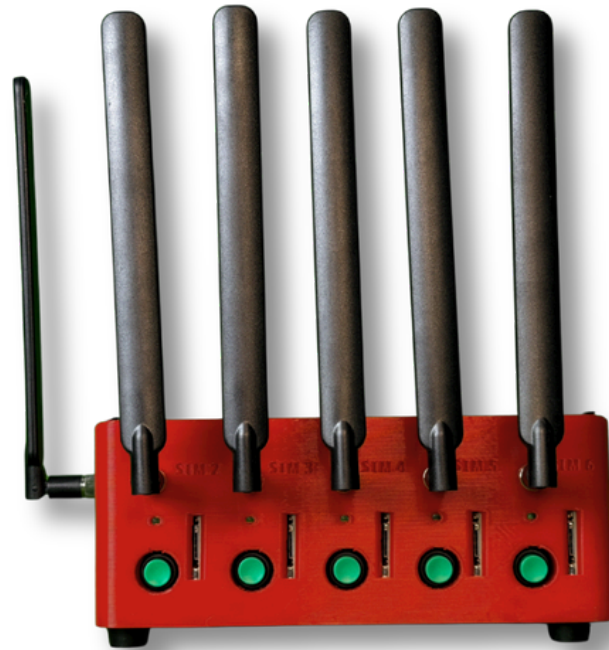

DC Input: 12V-19V Variable DC Input

Temperature Range: 5° to +75°C

Dimensions: 200*160*75 mm

Weight: 1340 gm

Preliminary Datasheet, Subject to Changes | 2023/01

© Copyright by Liveye.co.in

Support & Sales: liveyeindia@gmail.com

Call Support: +91 8480002818

Call or Whatsapp: +91 9062900286